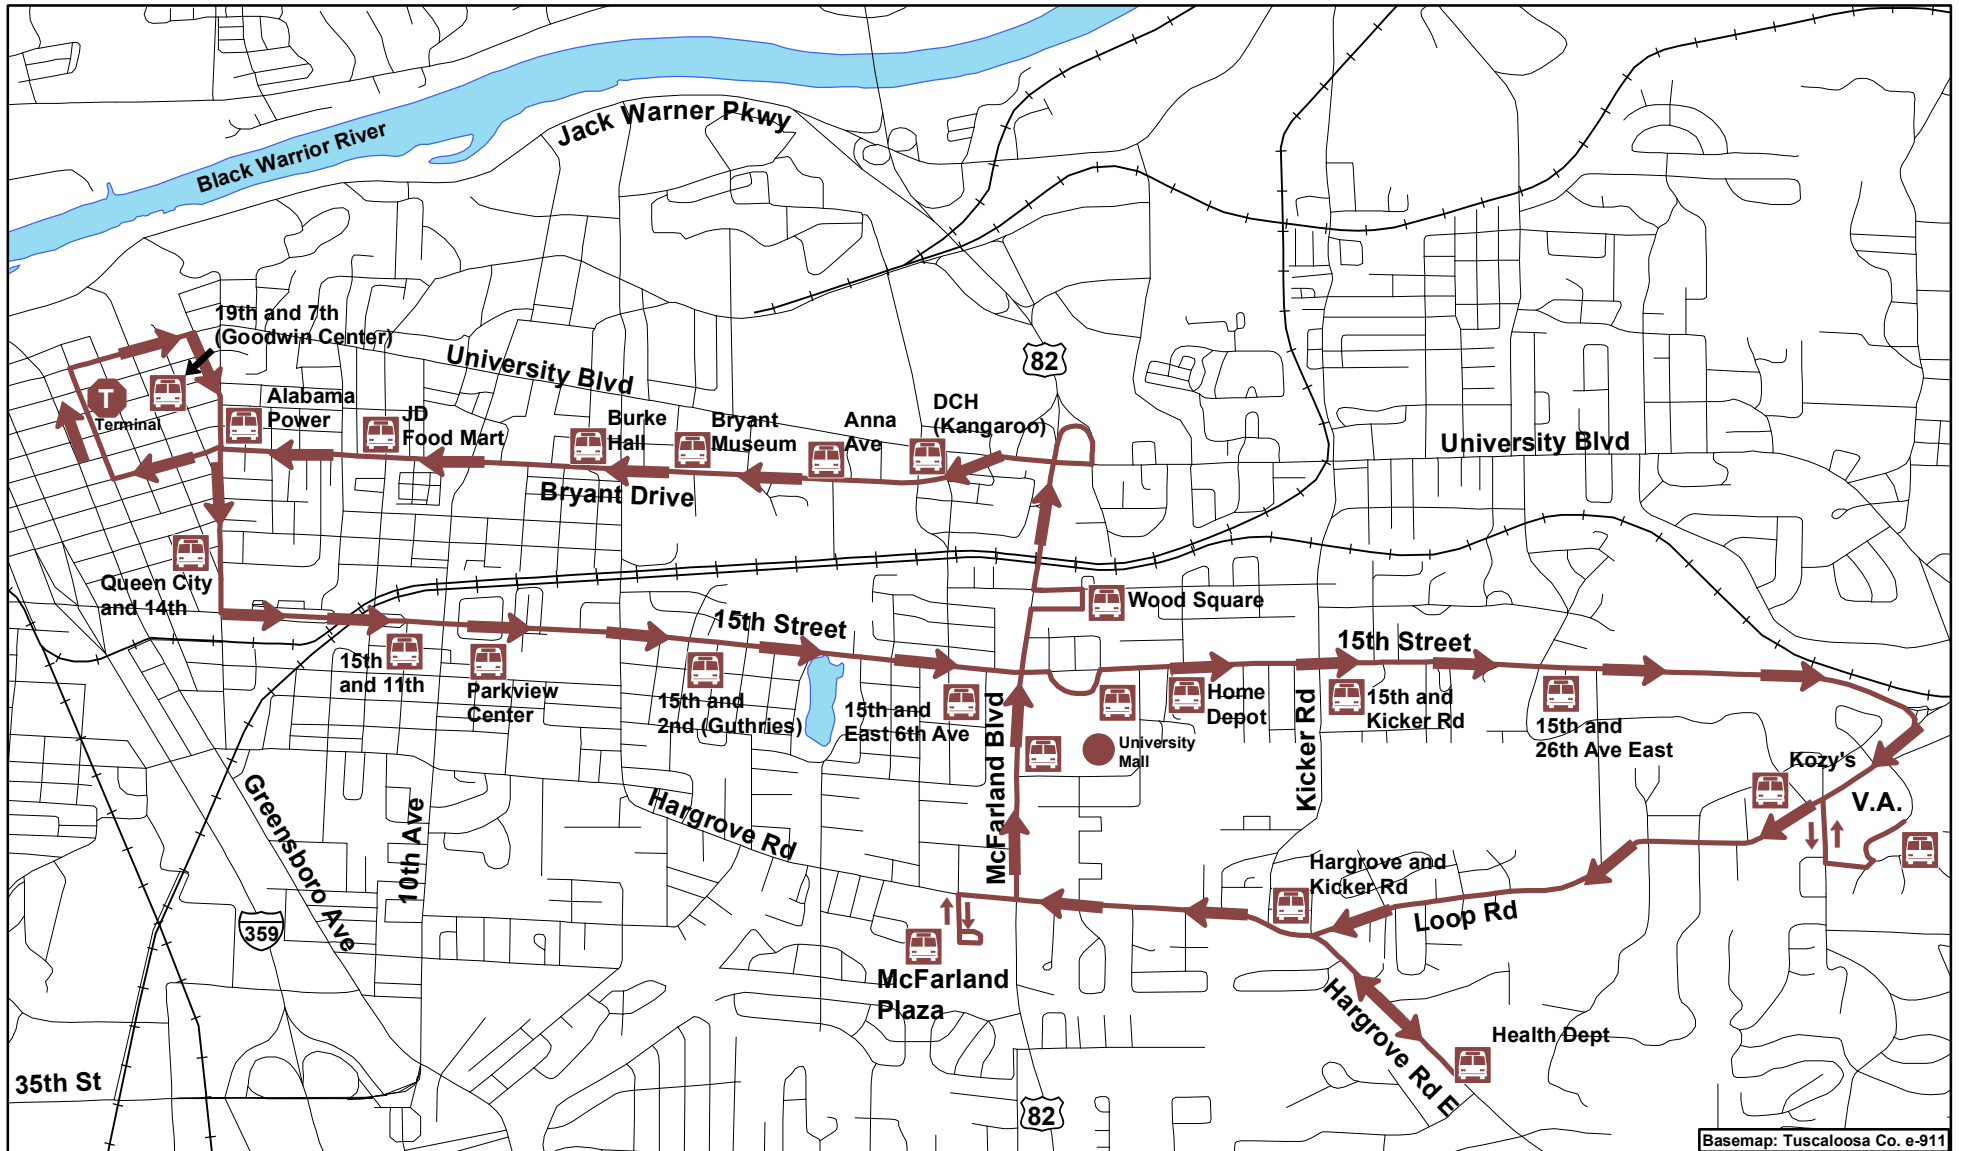

V.A./University Mall

Indicates Bus Stop Location

Basemap: Tuscaloosa Co. e-911